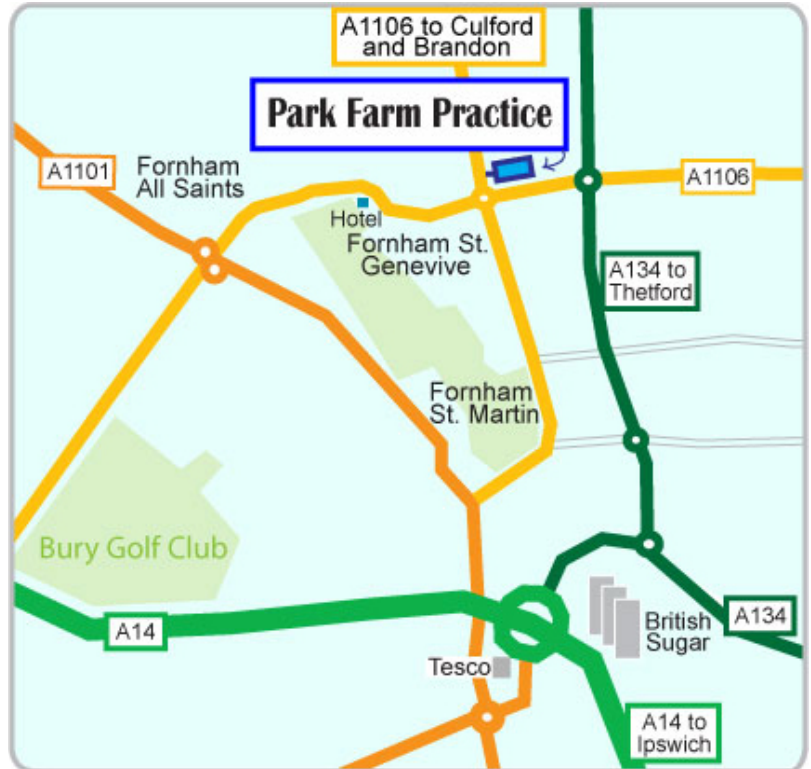

Park Farm Practice - Map and Location

Please telephone us on **01284 – 829005** We can answer between 9am and 5pm.

Park Farm Practice
Unit 4
Park Farm Business Centre
Fornham St Genevieve
Bury St Edmunds
Suffolk
IP28 6TS

From the A14 - Take the Tesco's/British Sugar exit from the A14 and follow the signs to Thetford A134. This takes you to a roundabout, take the first exit, left onto the A134. At the second roundabout go straight over, at the third roundabout take the first exit left, off the A134.

Follow this road to the roundabout where you go right (third exit) signed to Culford/Brandon. Park Farm Business Centre is immediately on your right, there is a pond by the road.

Please drive in and park in the first car park on your right. We are opposite this area.

From Central Bury - Go towards Tollgate, take the A1101 towards Culford.

At the roundabout in Fornham St Genevieve go straight over and then immediately turn right into Park Farm Business centre. There is a pond by the road.